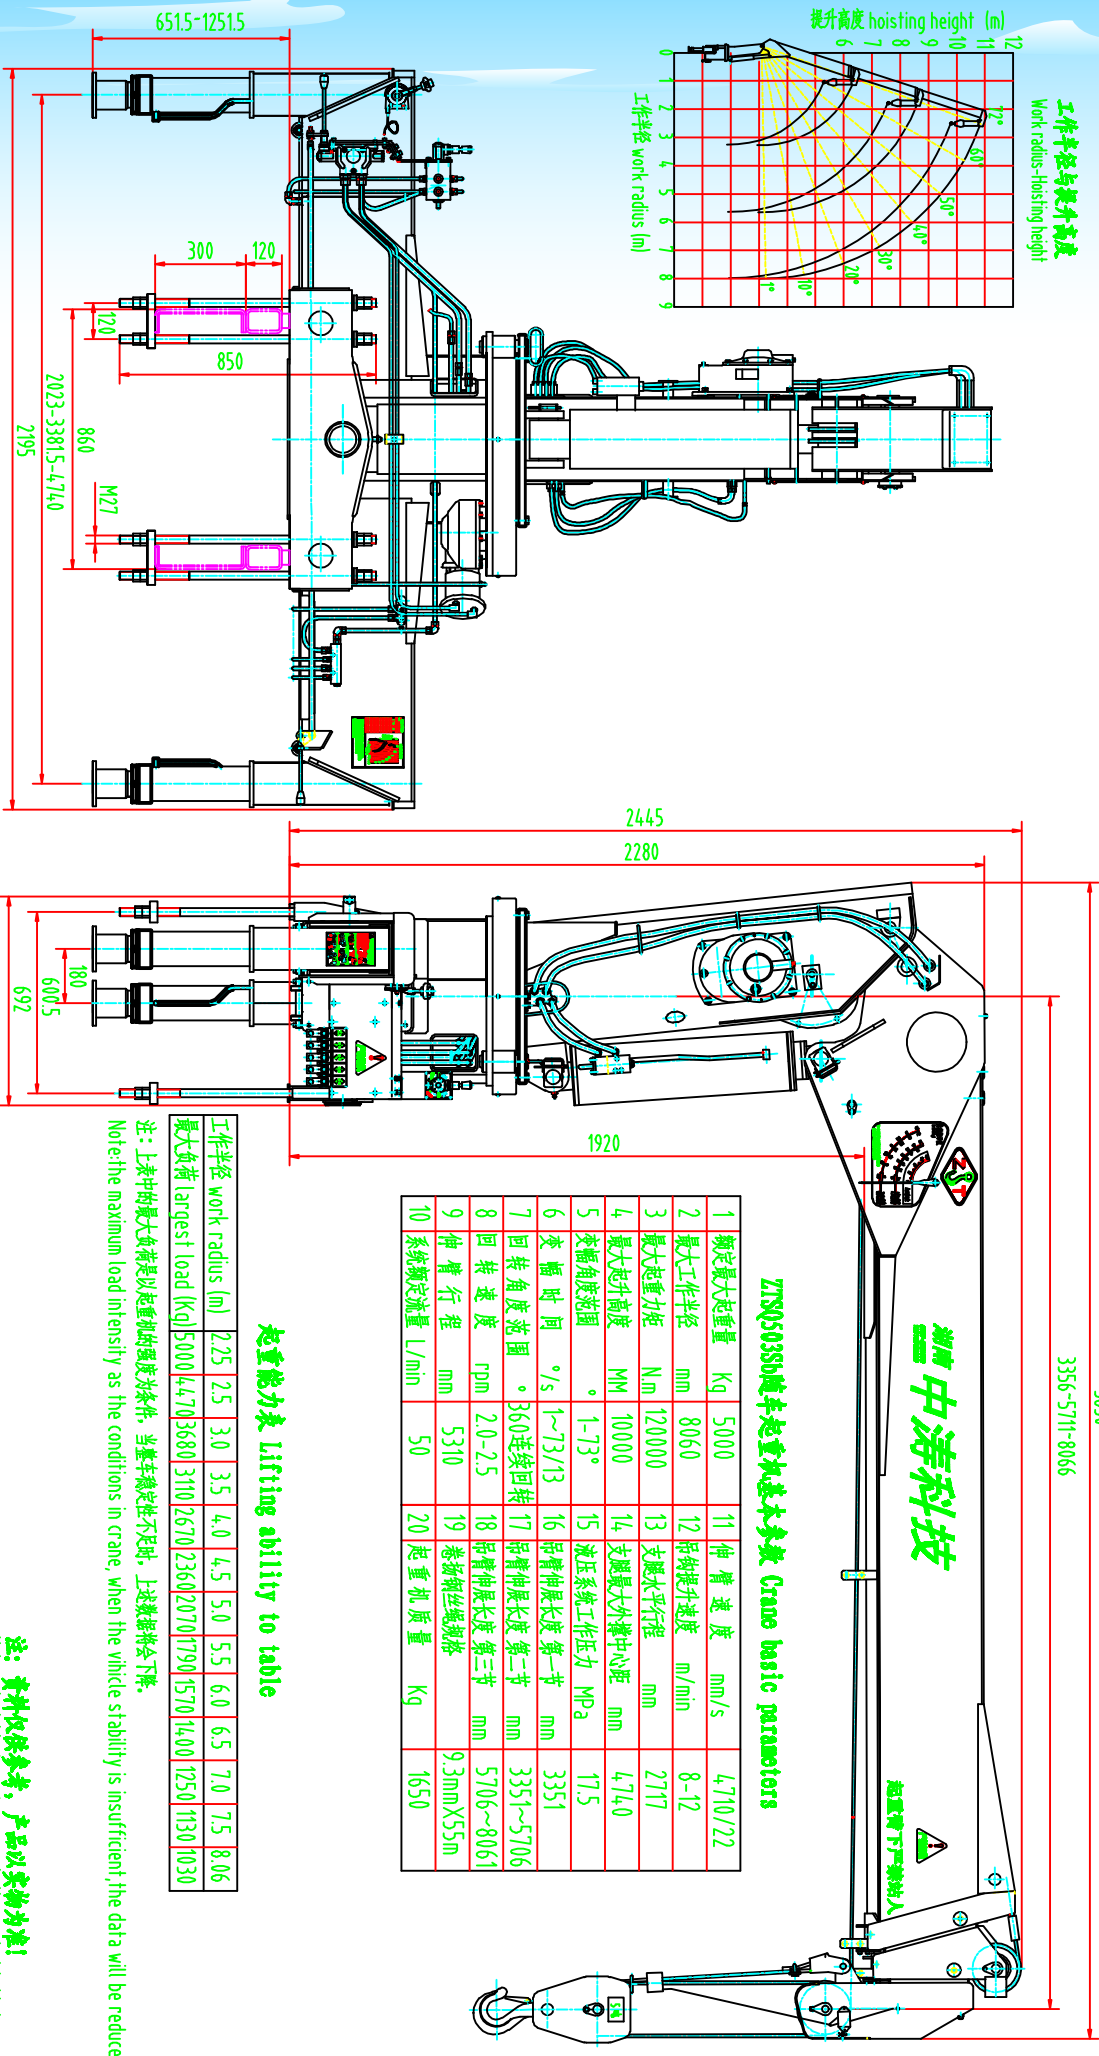

STRAIGHT THE HOIST BOOM OF TRUGD MOUNTED CRANE

ZTSQ503Sb直臂伸缩式随车起重机

湖南中涛起重科技有限公司
Hunan zhong tao lifting technology CO., LTD

公司地址：湖南省沅江市经济开发区中联大道
The company address: ZHULIHE street, the economic development zone of yuejiang city, Hunan province
http: //www. ziqzkj. com