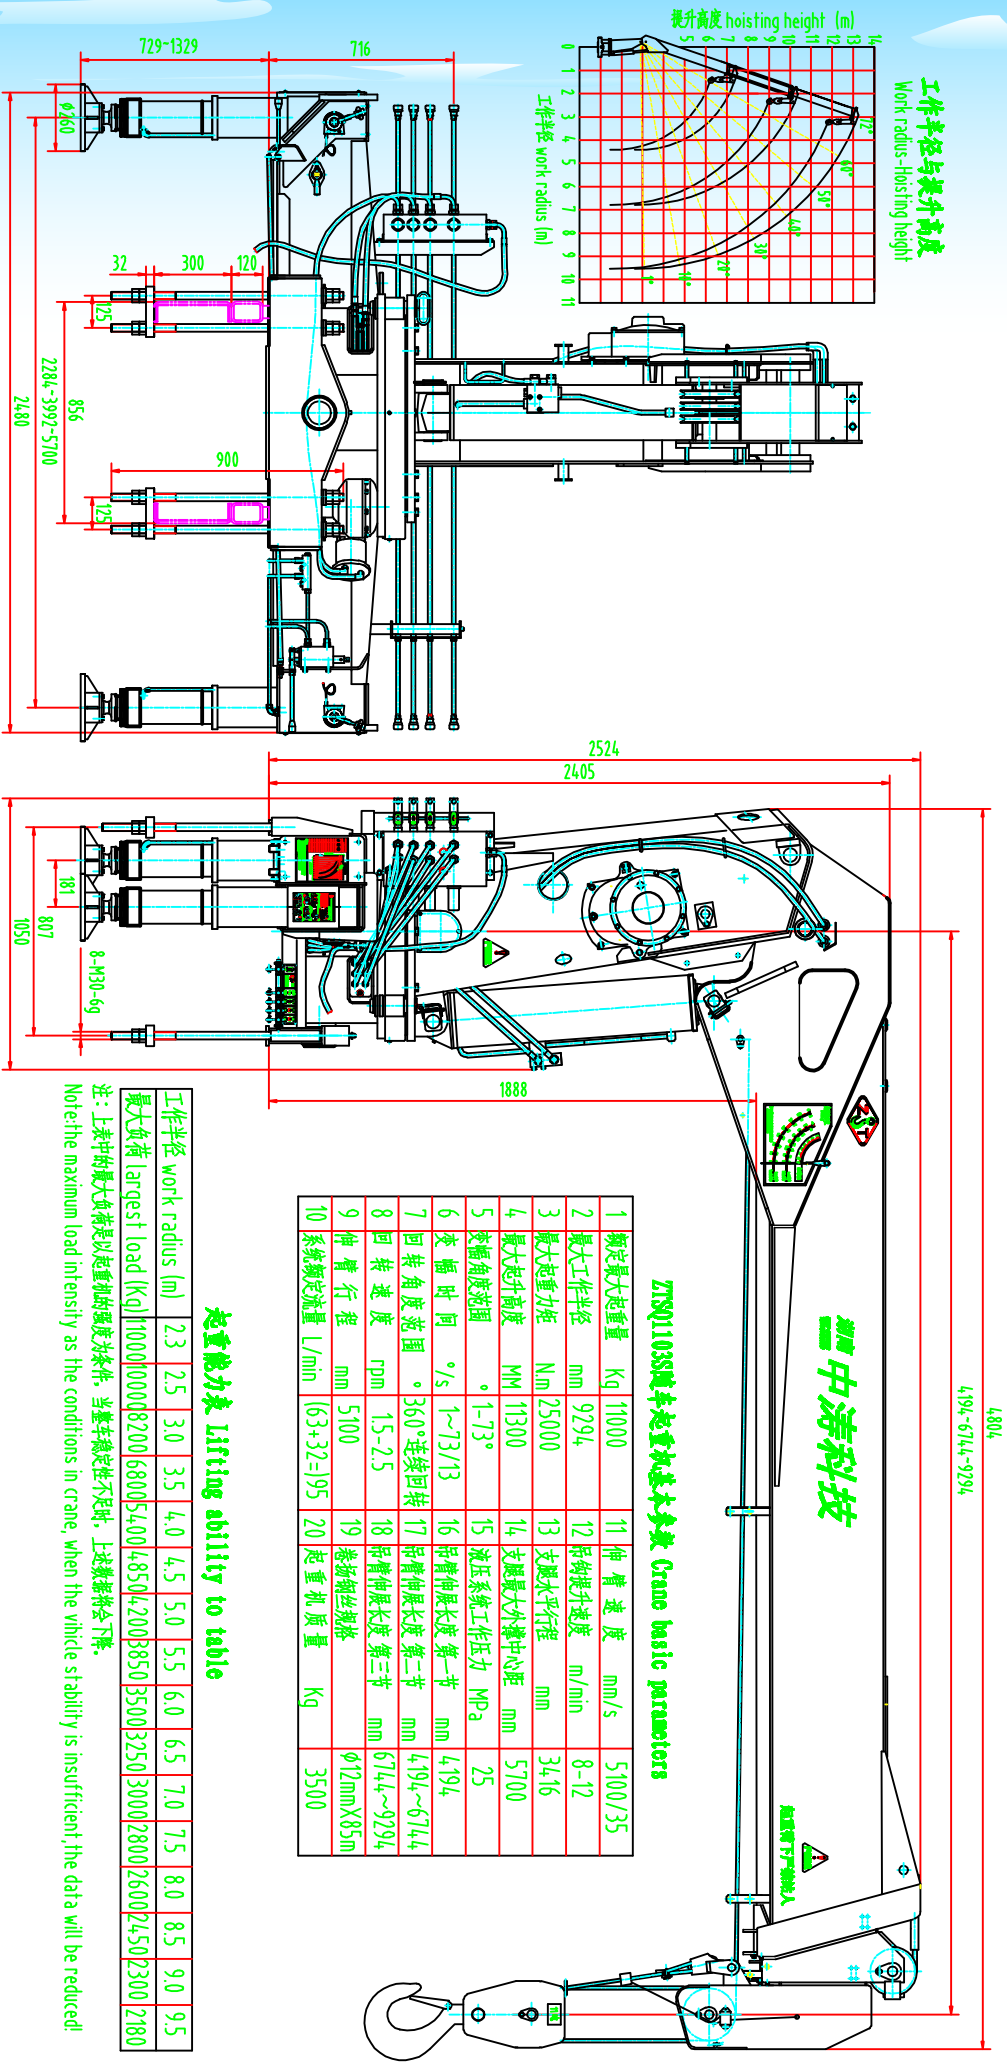

STRAIGHT THE HOIST BOOM OF TRUGD MOUNTED CRANE

ZTSQ1103S直臂伸缩式随车起重机

湖南中涛起重科技有限公司
Hunan zhong tao lifting technology CO., LTD

公司地址：湖南省沅江市经济开发区中联大道
The company address: ZHONGLIAN Avenue, the economic development zone of yuejiang city, Hunan province
<http://www.ztqzkj.com>